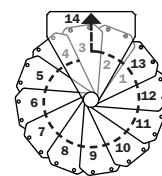

nice 3

nice 3

nice 3-1.1

113 x 95 x 58 cm
125 ÷ 140 kg

nice 3-1.2

253 ÷ 301 cm

nice 3-1.3

274 ÷ 326 cm

nice 3-1.4

295 ÷ 351 cm