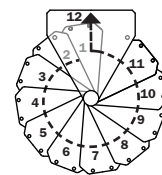

nice 3

nice 3

nice 3-1.1

113 x 95 x 58 cm
125 ÷ 140 kg

nice 3-1.2

253 ÷ 301 cm

nice 3-1.3

274 ÷ 326 cm

nice 3-1.4

295 ÷ 351 cm